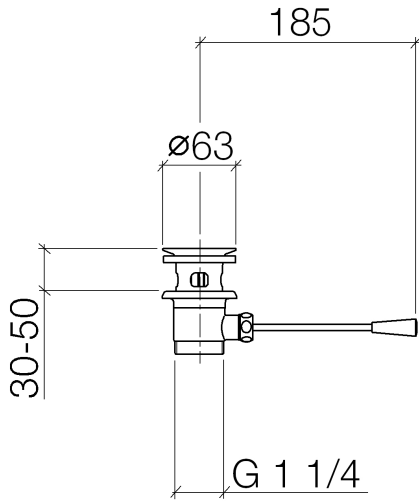

10 300 970

- length of knee lever 185 mm
- Only suitable for basins with an overflow.

Fits: IMO, LULU, MADISON, MEM, TARA,  
CL.1, LISSÉ, VAIA, META, CYO

	Platinum	10 300 970-08
	Chrome	10 300 970-00
	Brushed Platinum	10 300 970-06
	Durabress (23kt Gold)	10 300 970-09
	Dark Chrome	10 300 970-19
	Light Gold	10 300 970-26
	Brushed Light Gold	10 300 970-27
	Brushed Durabress (23kt Gold)	10 300 970-28
	Matte Black	10 300 970-33
	Brushed Bronze	10 300 970-42
	Brushed Champagne (22kt Gold)	10 300 970-46
	Champagne (22kt Gold)	10 300 970-47
	Brushed Chrome	10 300 970-93
	Brushed Dark Platinum	10 300 970-99

10 300 970

10 300 970

Parts for other finishes can be found here: [Chrome](#)

### Spare parts list

No.	Item Number	Name	Quantity used	Delivery time
1	90 11 01 026 00-08	cup	1	40
2	04 31 20 016 00-08	plug	1	40
3	04 28 10 026 00 90	accessories	1	2
4	09 14 03 025 90	seal	1	2
5	09 11 01 023-08	cup	1	40
6	09 14 05 040 90	seal	1	2
7	09 31 09 055-08	pull-rod	1	60
8	09 30 11 049 90	disc	1	2
9	09 23 30 003-08	nut	1	60
10	09 20 01 040-08	handle	1	60